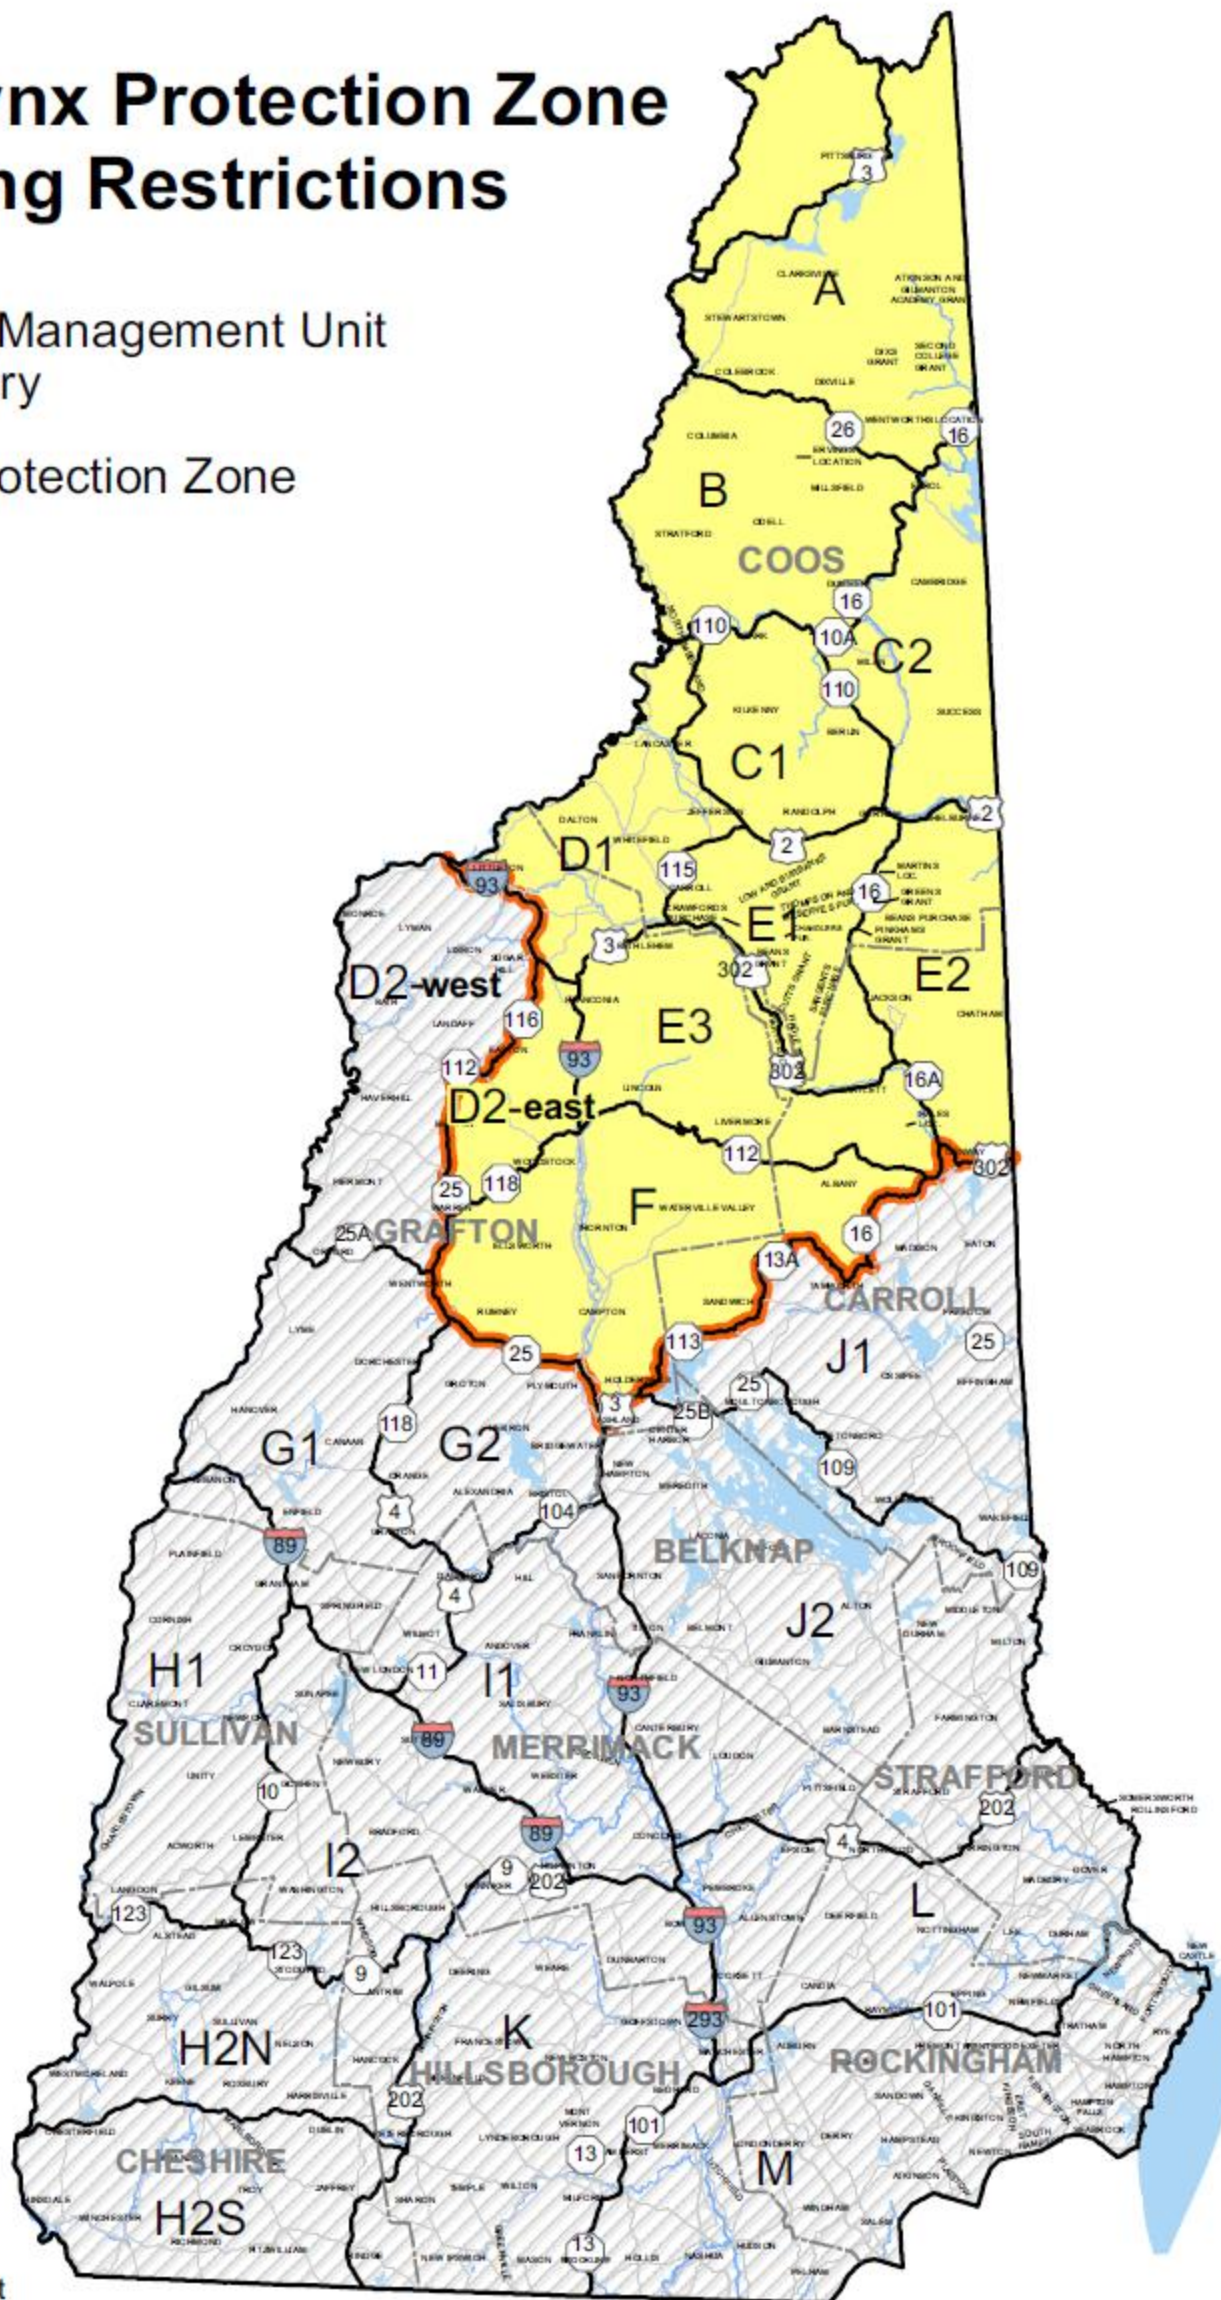

# Canada Lynx Protection Zone for Trapping Restrictions

 Wildlife Management Unit boundary

 Lynx Protection Zone

0 5 10 20 Miles

April 2012  
NH Fish and Game Department